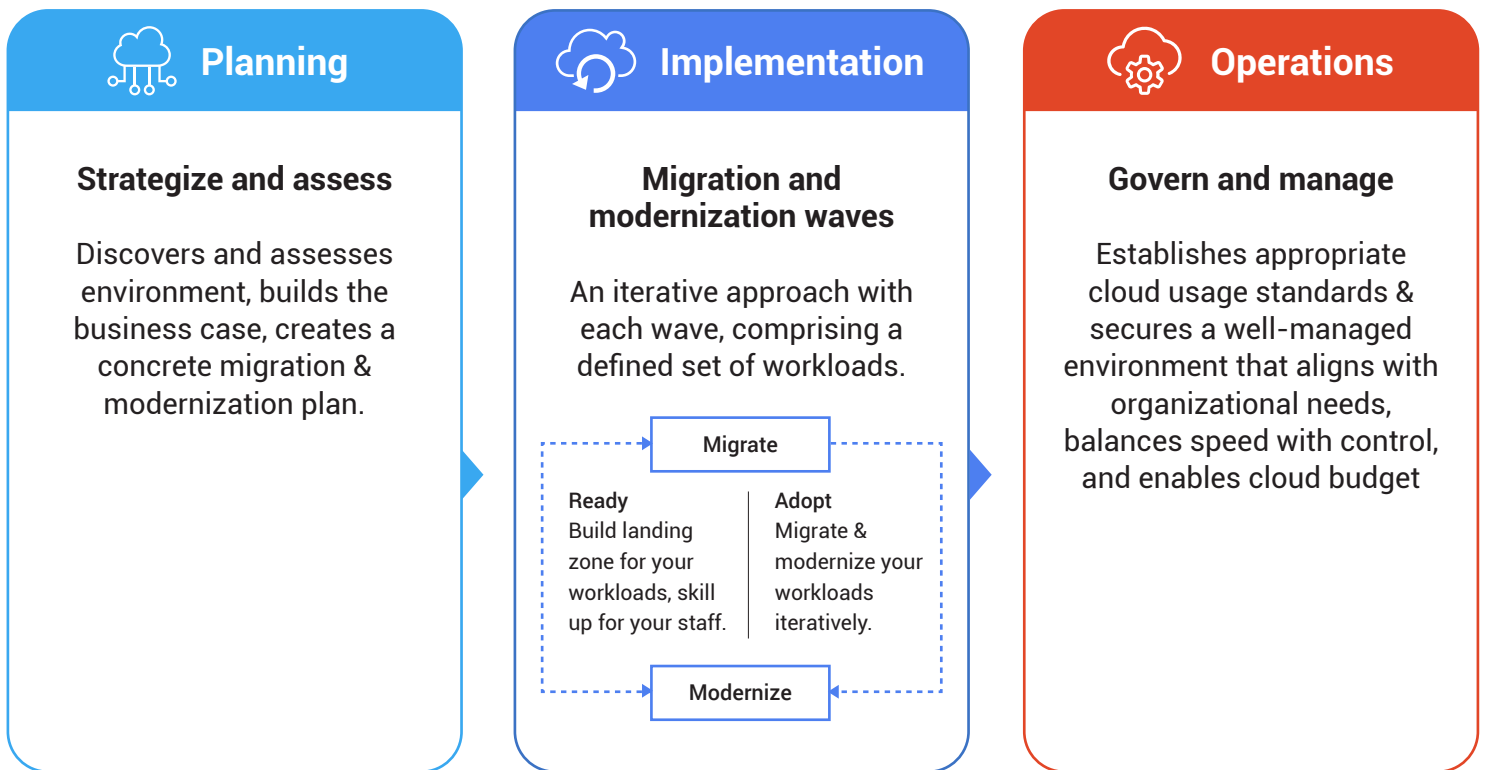

Organizations are constantly looking to accelerate their cloud journey to facilitate digital transformation. With greater awareness and advantages the cloud offers in terms of innovation and efficiency, organizations are transitioning their operations to the cloud.

With multiple siloed LOBs, organizations adopt a centralized approach to address reusability, standardization, optimization, and data security control in their transformational journey. Additionally, they look to safeguard their ROI against a dynamically evolving technology landscape.

To accomplish this, organizations need an expert and partner to help them manage their cloud strategy and execute an outcome-driven approach.

Transform with cloud

WinWire supports organizations at every stage of their cloud journey. We have end-to-end cloud capabilities, tools, and experience to navigate the complexities of cloud migration & optimize once you are on the cloud. We partner with companies to help customers get there faster through our proven and meticulous approach.

Stages of migration and modernization journey