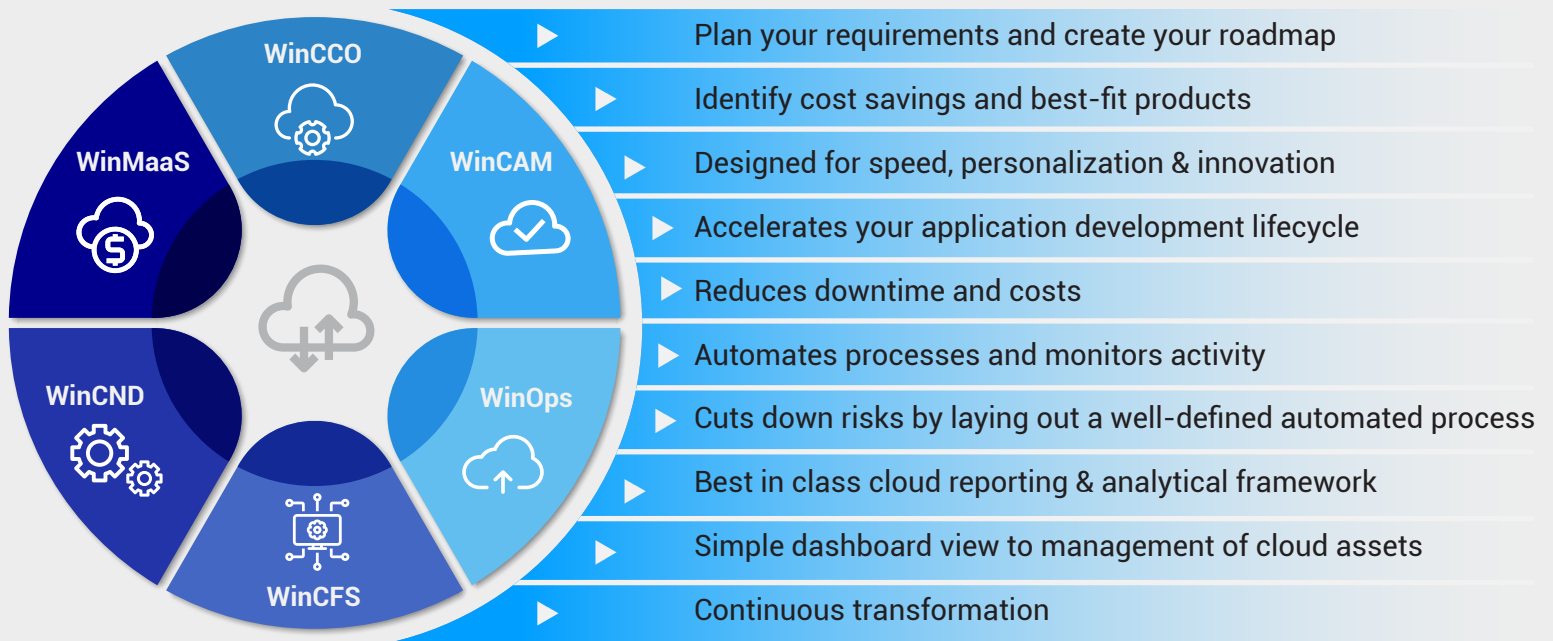

Bring transformational change with WinWire's cloud services

Our comprehensive cloud services help identify business goals and success metrics, formulate a cloud strategy, quantify, and articulate the business case for your cloud transformation. We also help define technical options for transformation, discover infrastructure, applications, and modernization via the cloud, and plan the implementation leveraging the following WinWire services:

- **Cloud Cost Optimization (WinCCO)** – Helps to optimize cloud resource utilization and cloud services cost.
- **Cloud Assessment Services (WinCAM)** – Helps you optimize your investment in infra & applications.
- **Cloud Ops (WinOps)** – Manages delivery, tuning, optimization, and performance of workloads and IT services.
- **Cloud Foundation Setup (WinCFS)** – Sets up cloud infrastructure, standardized templates and automation.
- **Application & Data Modernization (WinCND)** – Creates, builds, and deploys cloud-ready web applications.
- **Cloud Migration (WinMaaS)** – Offers a proven and hassle-free methodology for the migration of workloads.